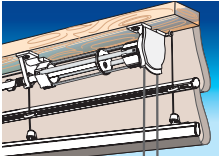

When you use the Expressly Yours service, there is no need for you to keep large quantities of components in inventory, spend time assembling the system or study wiring diagrams. Motorized shades simply plug-in or operate on batteries. Shades are operated by wireless remotes, wireless wall-switches and even an easy-to-program and easy-to-use date/day/hour automatic timer.

You can focus on designing and sewing beautiful soft shade treatments, leave the manual or motorized fabrication to us.