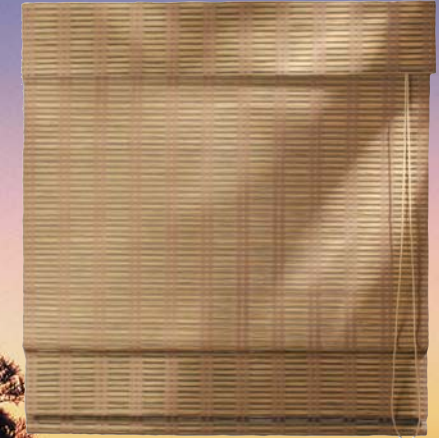

**Expressly
Yours®**

featuring award winning manual
components by

RollEase®

and motorized systems
powered by

RollEase®
ENGINEERED TO BE ESSENTIAL®

RollEase, Inc. 200 Harvard Avenue Stamford, CT 06902-6320
800.552.5100 203.964.1573 Order Fax: 203.358-5865

www.rollease.com/ey.htm

© 2008 RollEase, Inc. Rev: April 24, 2008
Somfy® is a registered trademark of Somfy Systems, Inc.